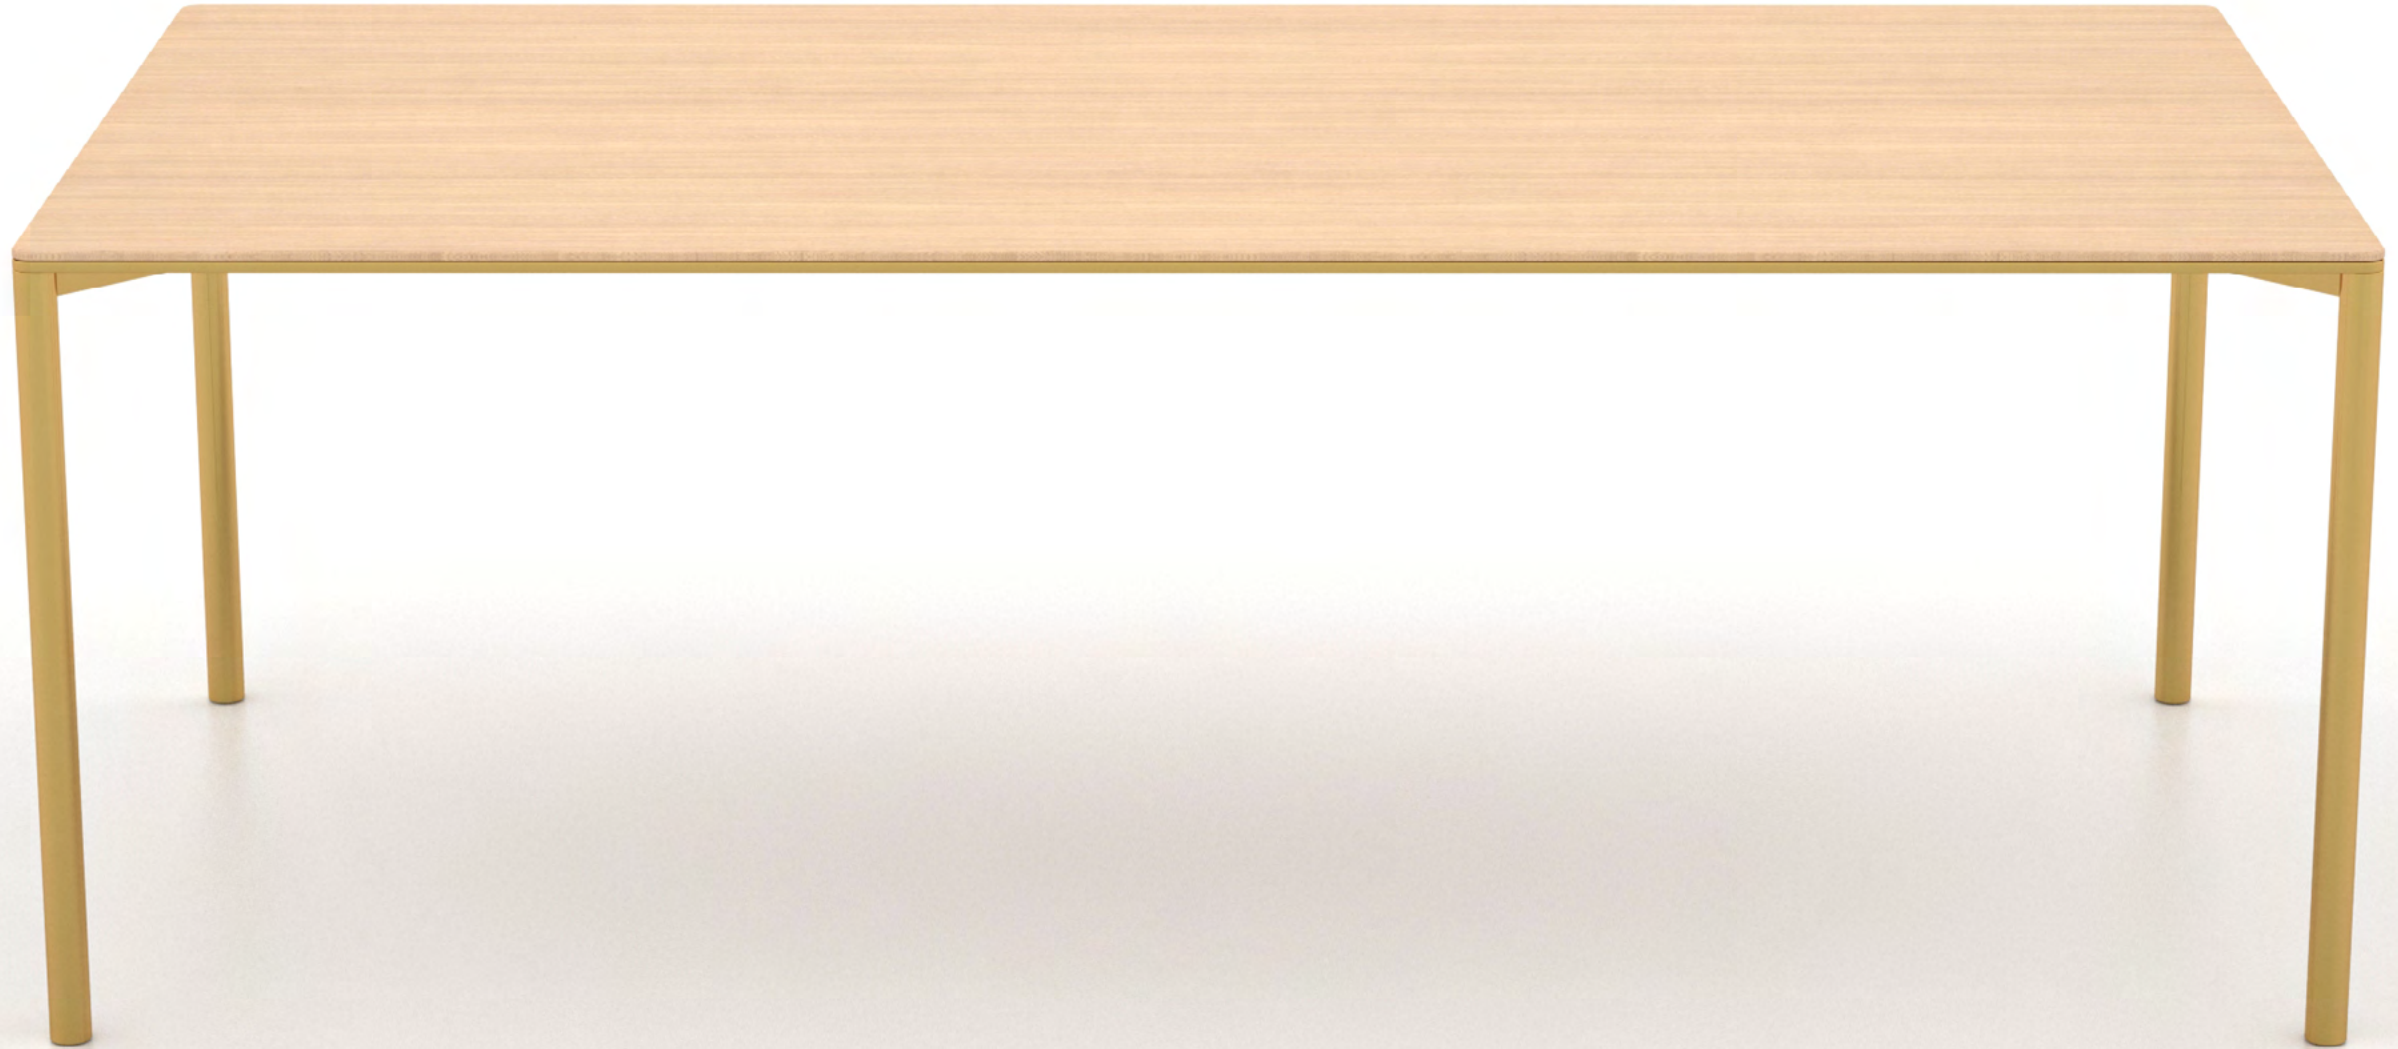

Lap Table System

A functional and extremely essential family of tables, flat-pack delivered and totally self mountable. Metal legs and top in solid wood or HPL laminated.

Table 200
Standard