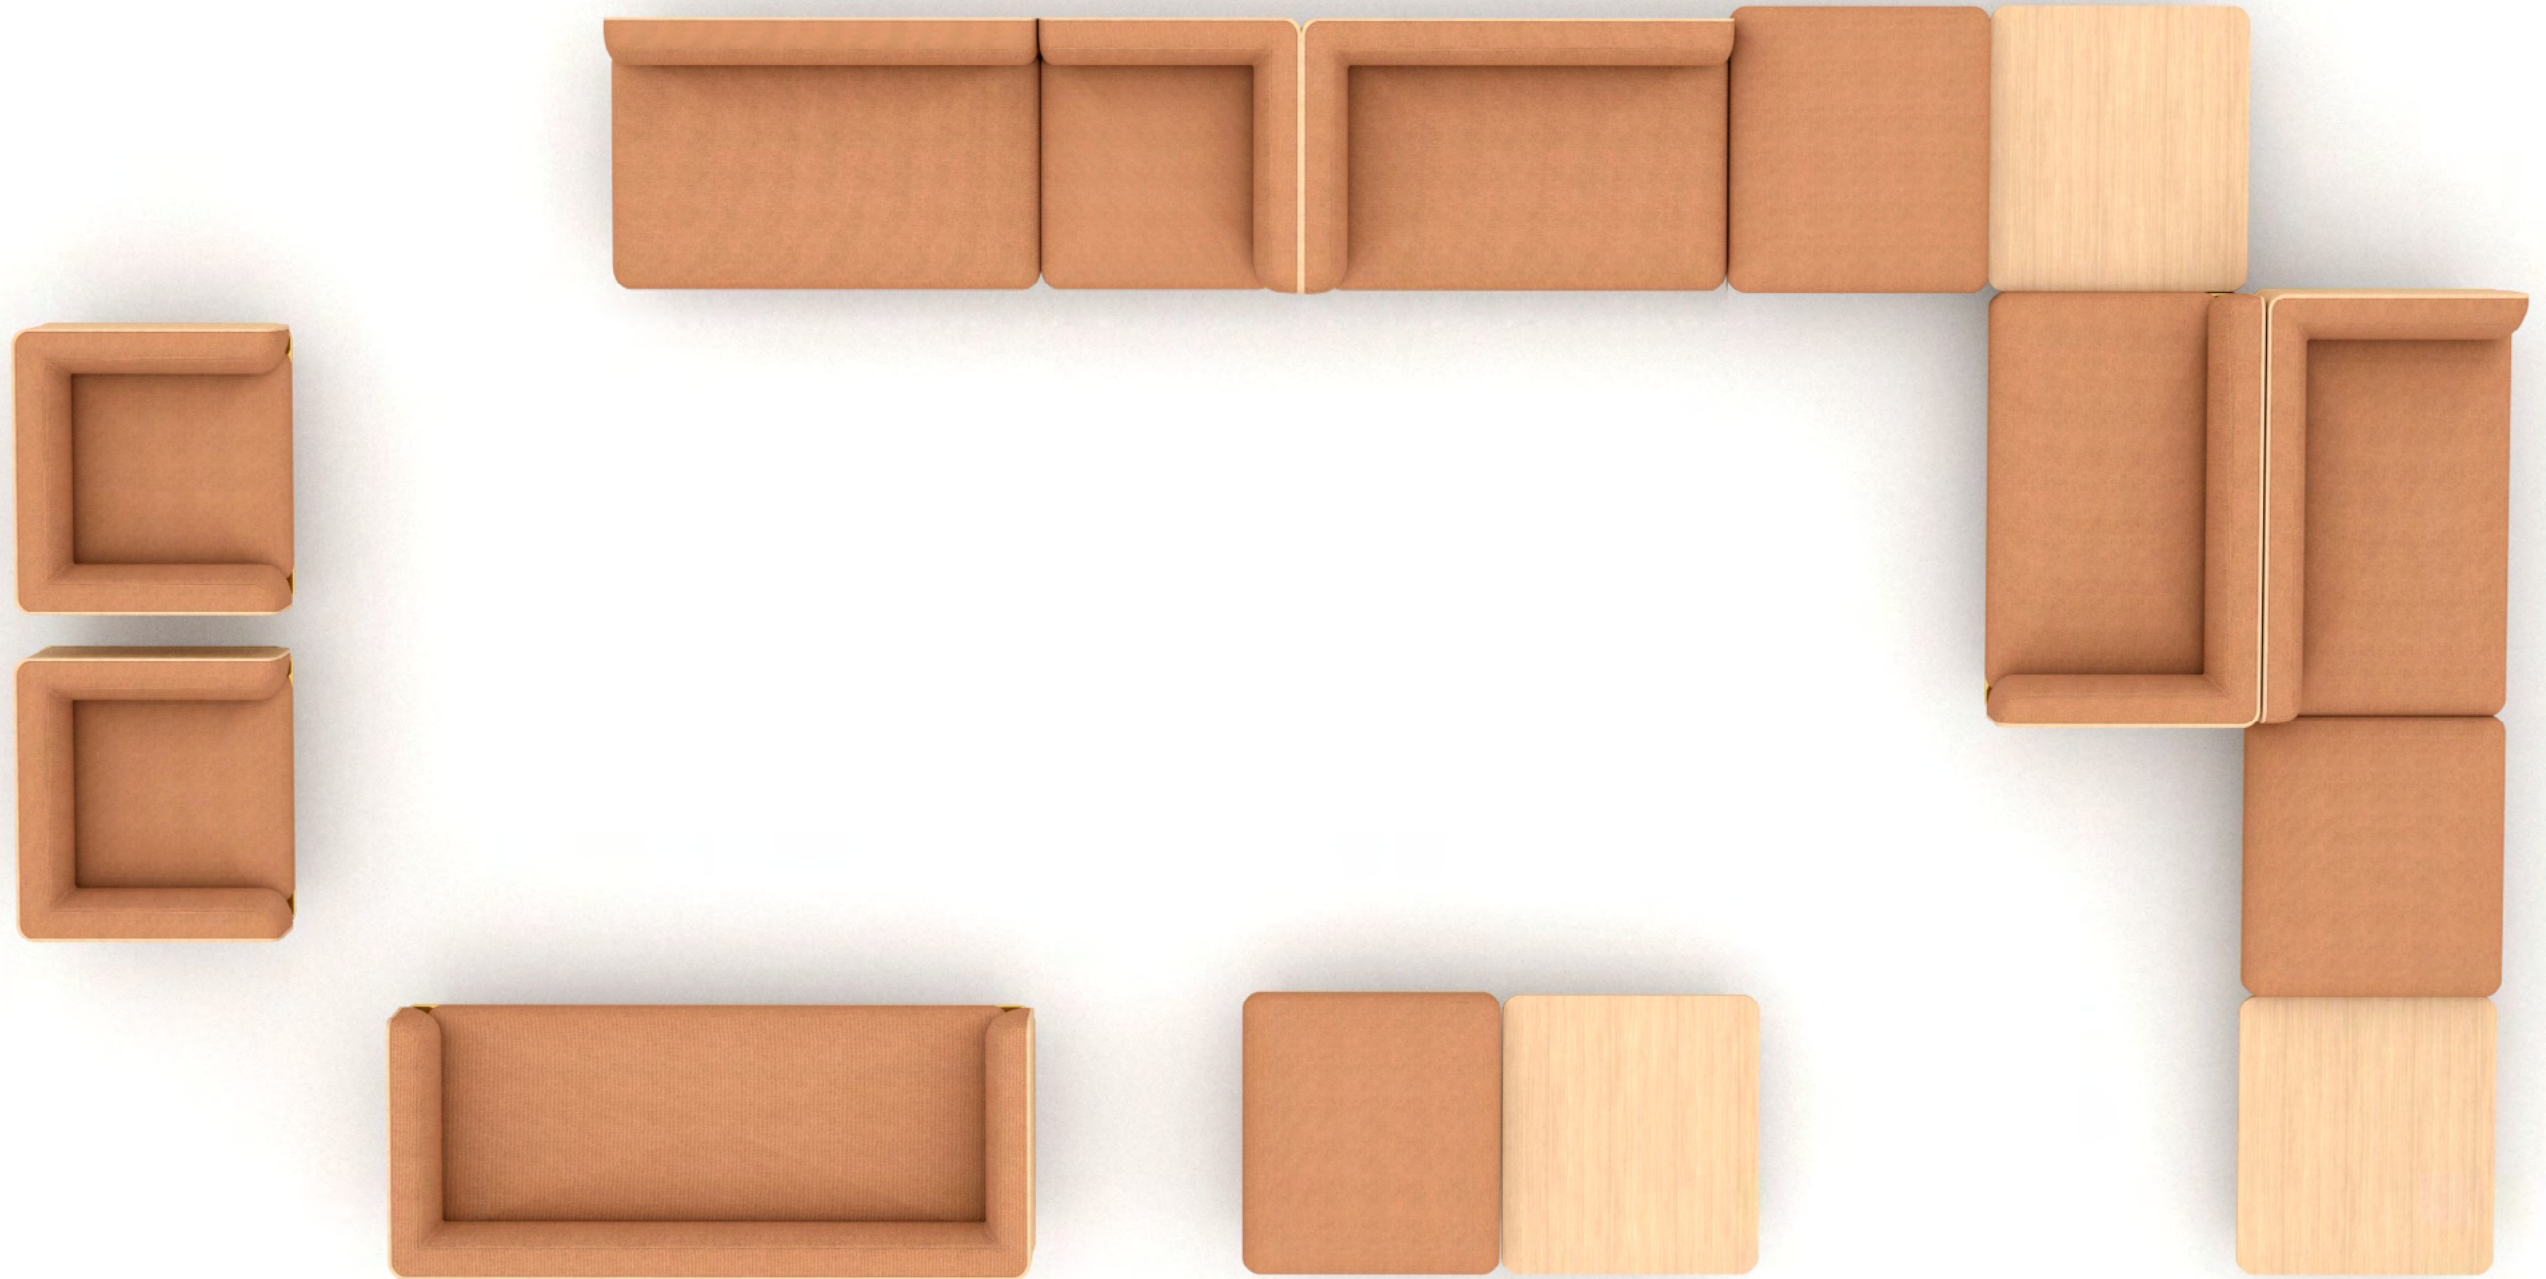

A 4 legs metal base supports the sinuous padded volumes, which bring to the products a total comfort plus a marked horizontal and elegant line. The backrest is embraced by a continuous curved plywood frame that surrounds it, giving life to a sophisticated material combination between the upholstered Kvadrat fabric and the essence of the wood.

The Lap collection offers a modular sofa with two angular solution (120° and 90°), an office armchair and tables.

Modular Sofa 120
Sofa

Modular Sofa 120
Armchair High Back

Modular Sofa 120
Sofa + Armchair

Total Upholstered Edition

All pieces are available also without the external wooden layer, for a total fabric overall solution.

Lap Modular Sofa 90

In this version all pieces of the collection provide a 90° angle on the side/armrest.

Lap Office Armchair

An iconic armchair, perfectly suitable for sophisticated and refined environments, available with different base solution and materials.

Lap Table System

A functional and extremely essential family of tables, flat-pack delivered and totally self mountable. Metal legs and top in solid wood or HPL laminated.